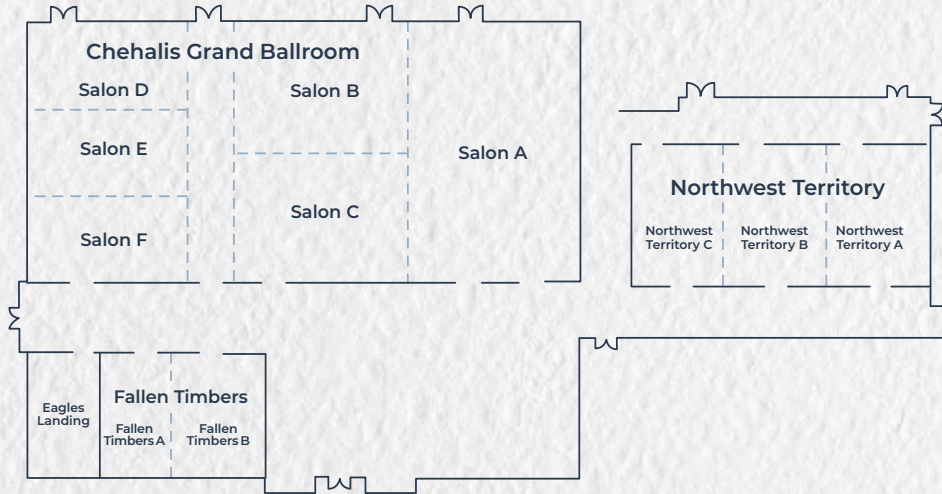

# GREAT WOLF LODGE® WASHINGTON

## Function Space Configurations and Specifications

### Resort Accommodations

- Located just minutes south of Olympia, WA
- 19,971 sq. ft. of flexible meeting space
- 13 separate and configurable meeting rooms
- Customizable catering solutions built to your preference
- Complimentary high-speed wireless Internet access
- Complimentary on-site parking
- 398 spacious guest suites

Room Name	Sq. Ft.	L x W x H (Ft)	Classroom	Banquet	Theater	Reception	U-Shape	Hollow Square
Chehalis Grand Ballroom (A-F)	10,686	153' x 72' x 16'	675	816	1,120	1,068	N/A	N/A
Salon A	3,188	48' x 72' x 16'	216	240	350	318	60	88
Salon B	1,639	48' x 36' x 16'	84	120	179	163	44	56
Salon C	1,639	48' x 36' x 16'	84	120	179	163	44	56
Salon D	1,056	44' x 25' x 16'	63	64	110	105	37	41
Salon E	973	44' x 23' x 16'	63	56	110	97	37	41
Salon F	1,042	44' x 25' x 16'	63	64	110	104	37	41
Northwest Territory (A-C)	3,206	82' x 40' x 10'	228	248	362	320	82	94
Northwest Territory A	1,007	32' x 40' x 10'	63	64	107	100	37	38
Northwest Territory B	1,099	32' x 40' x 10'	84	72	125	109	37	38
Northwest Territory C	1,099	32' x 40' x 10'	81	64	115	109	37	38
Fallen Timbers (A-B)	1,465	48' x 33' x 9'	87	88	126	140	32	48
Fallen Timbers A	681	22' x 33' x 9'	42	40	54	64	28	28
Fallen Timbers B	784	26' x 33' x 9'	45	48	66	76	29	30
Eagles Landing - Boardroom	614	20' x 33' x 9'	N/A	N/A	N/A	N/A	N/A	N/A
Pre-Function	4,000	N/A	N/A	N/A	N/A	N/A	N/A	N/A